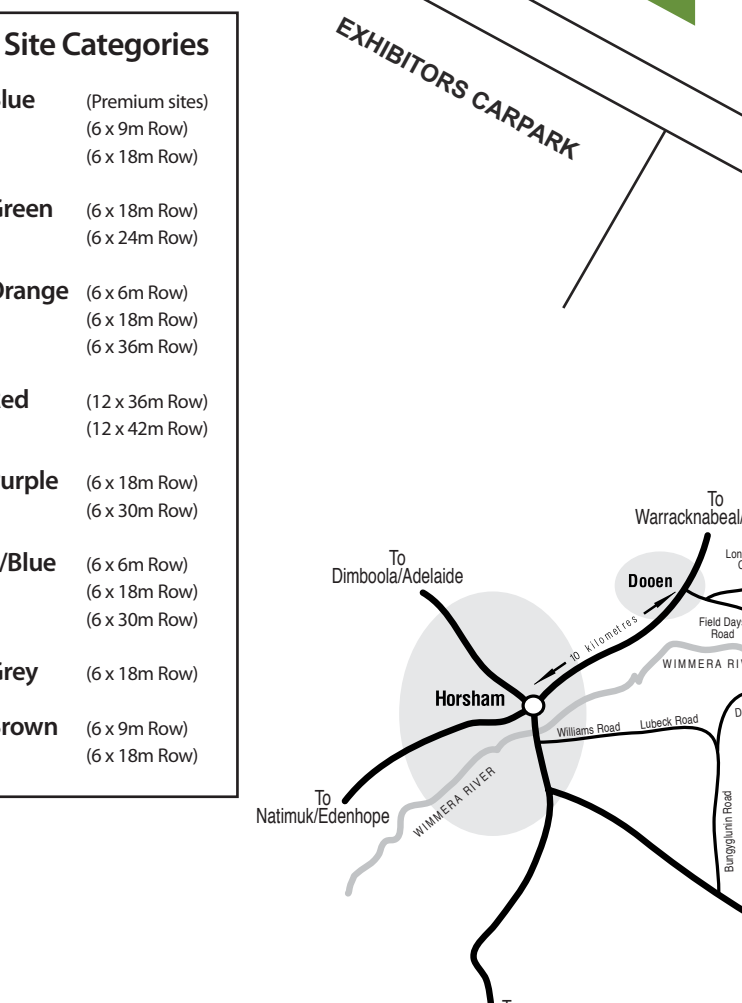

COUNTRY LIFESTYLE CARPARK

WMFD OFFICIAL CARPARK

WMFD OFFICIAL CARPARK

EXHIBITOR SERVICE CARPARK

EXHIBITOR SERVICE CARPARK

PREMIUM PASS & ANNUAL MEMBERS CARPARK

TRUCK & TRAILER ENTRY (THU ONLY)

Outdoor Site Categories

	Blue	(Premium sites) (6 x 9m Row) (6 x 18m Row)
	Green	(6 x 18m Row) (6 x 24m Row)
	Orange	(6 x 6m Row) (6 x 18m Row) (6 x 36m Row)
	Red	(12 x 36m Row) (12 x 42m Row)
	Purple	(6 x 18m Row) (6 x 30m Row)
	L/Blue	(6 x 6m Row) (6 x 18m Row) (6 x 30m Row)
	Grey	(6 x 18m Row)
	Brown	(6 x 9m Row) (6 x 18m Row)