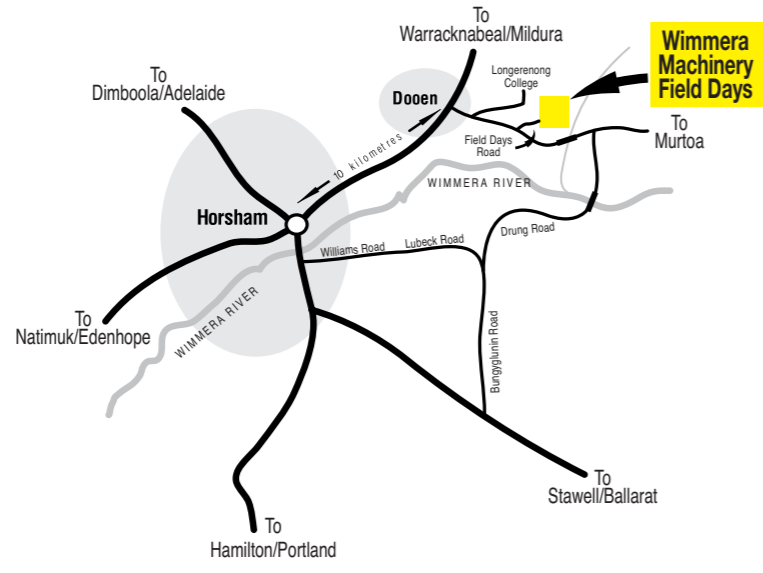

WIMMERA MACHINERY FIELD DAYS

2021 EXHIBITORS SITE PLANNER MAP

Outdoor Site Categories

- Blue** (Premium sites)
(6 x 9m Row)
(6 x 18m Row)
- Green**
(6 x 6m Row)
(6 x 18m Row)
- Light Green**
(6 x 24m Row)
- Purple** (12 x 30m Row)
- Red** (12 x 36m Row)
- Orange** (12 x 42m Row)
- ALL WEATHER ROADS**
- GRAVEL SITES**

- Red square:** Food & Drink Sites
- Yellow square:** WMFD OFFICIAL LOCATIONS