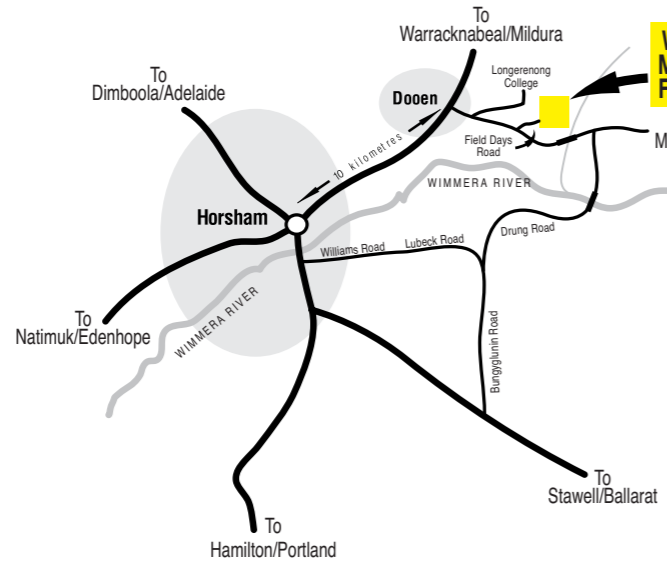

WIMMERA MACHINERY FIELD DAYS

2023 EXHIBITORS SITE PLANNER MAP

Outdoor Site Categories

- Blue** (Premium sites)
(6 x 9m Row)
(6 x 18m Row)
- Green**
(6 x 6m Row)
(6 x 18m Row)
- Light Green**
(6 x 24m Row)
- Purple** (12 x 30m Row)
- Red** (12 x 36m Row)
- Orange** (12 x 42m Row)
- ALL WEATHER ROADS**
- GRAVEL SITES**

- Red** Food & Drink Sites
- Yellow** WMFD OFFICIAL LOCATIONS